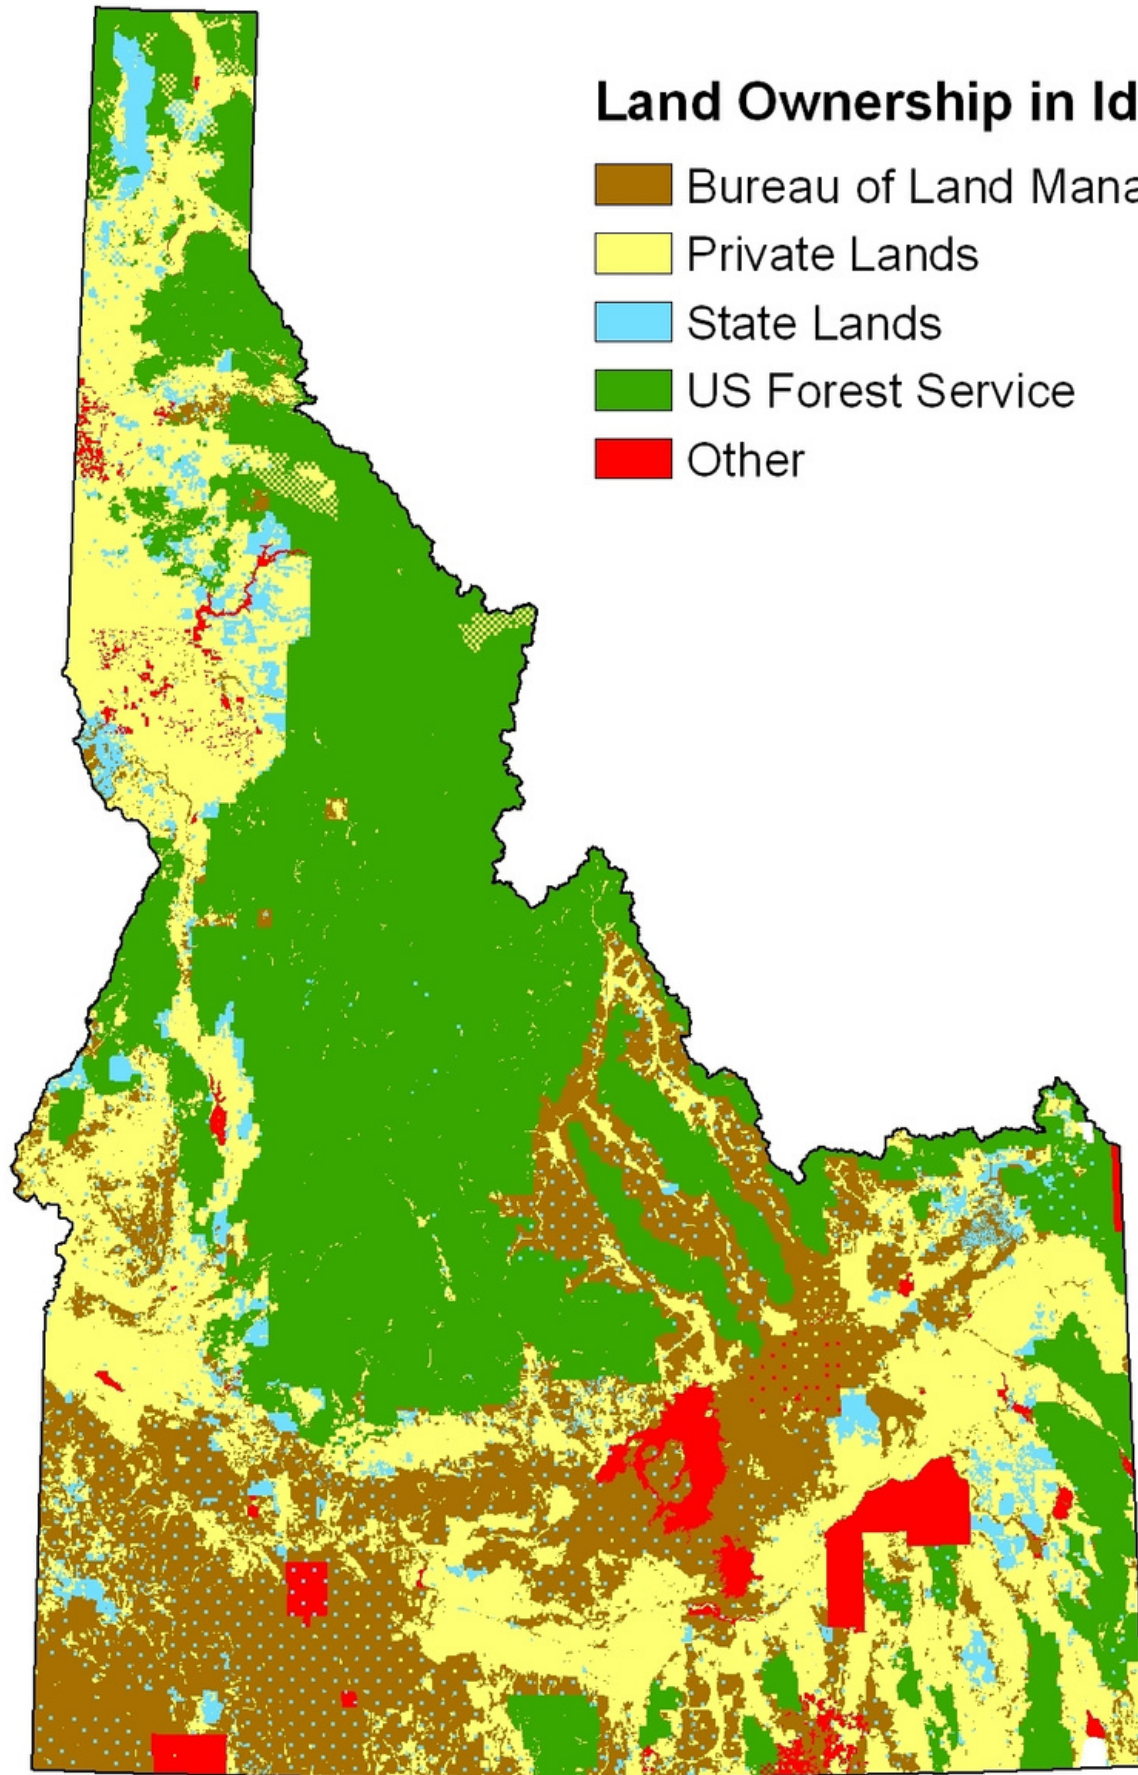

Land Ownership in Idaho

-  Bureau of Land Management
-  Private Lands
-  State Lands
-  US Forest Service
-  Other

Forest Types in Idaho

-  Douglas-fir
-  Ponderosa Pine
-  Western White Pine
-  Lodgepole Pine
-  Fir-spruce
-  Other