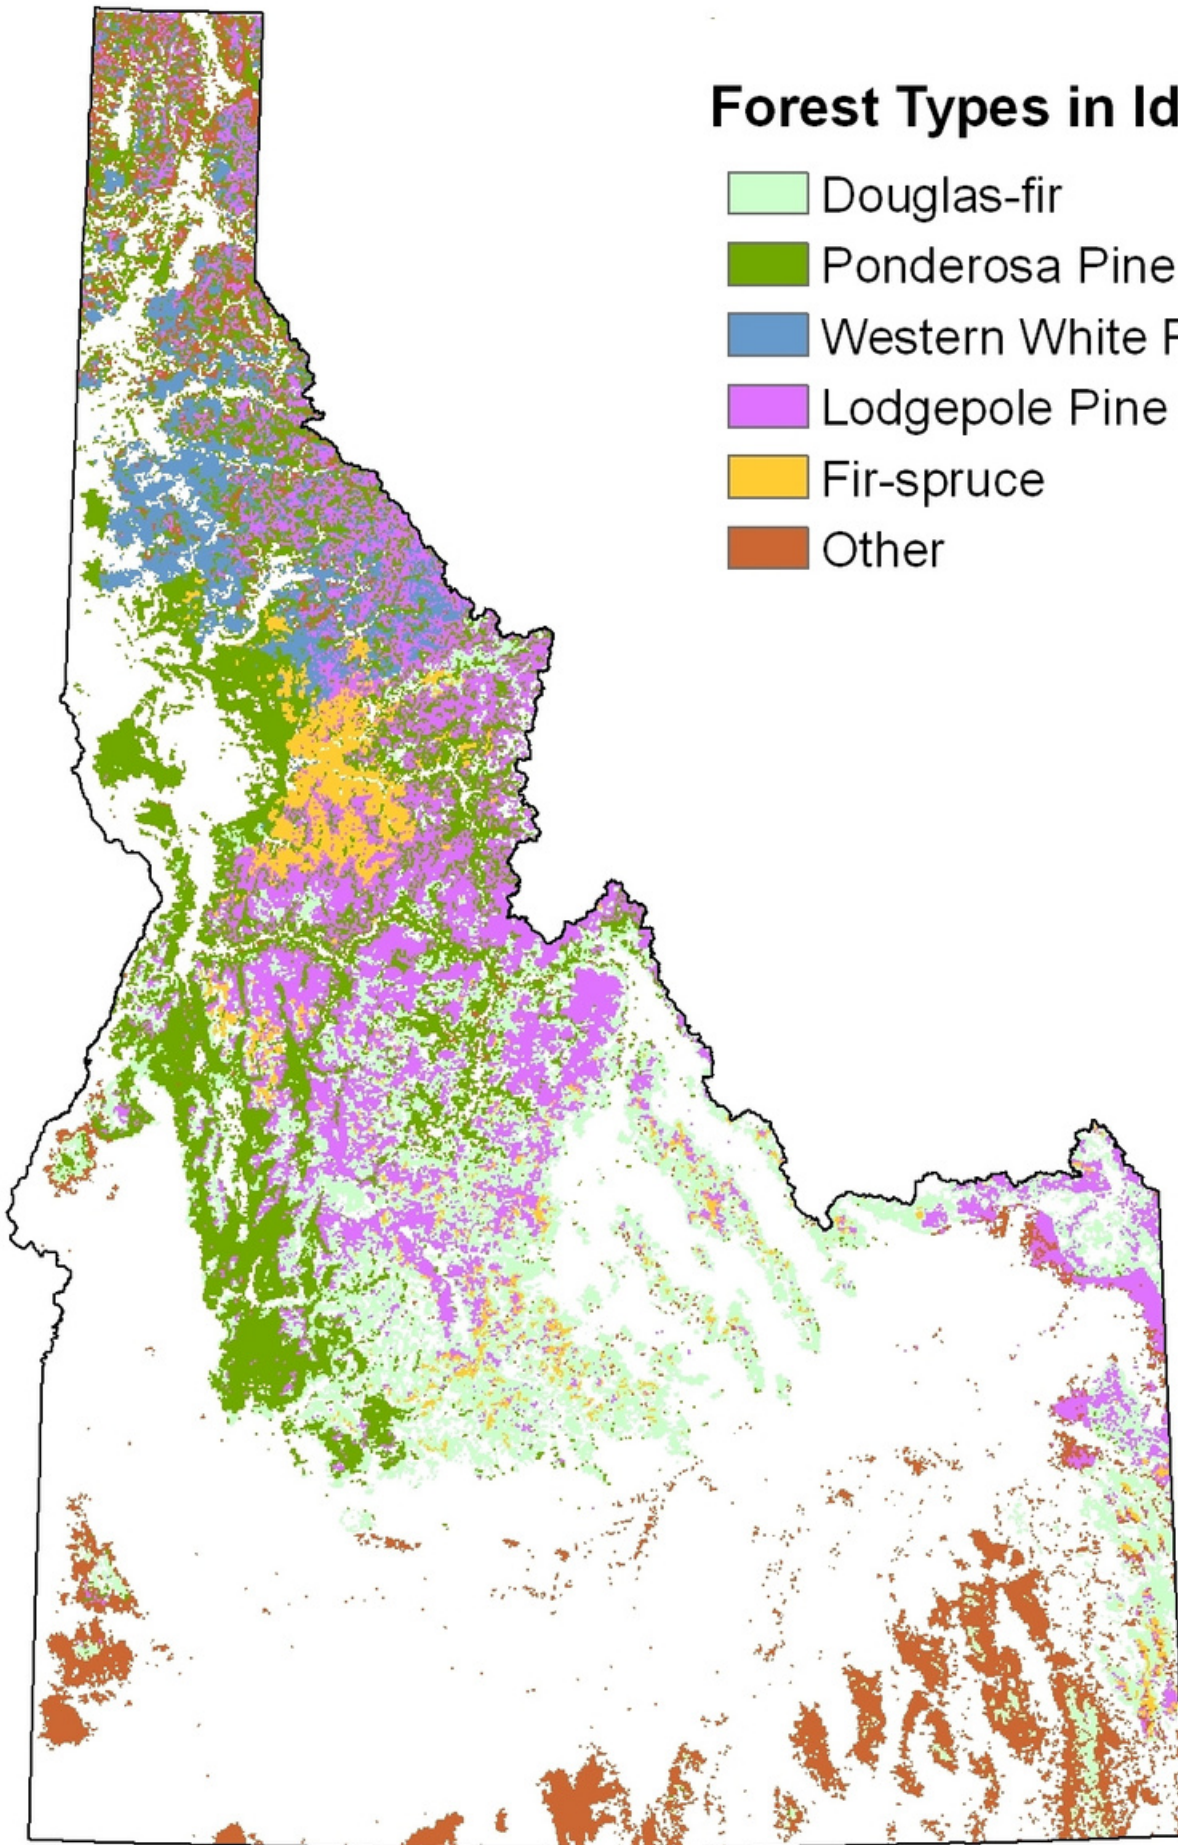

Land Ownership in Idaho

-  Bureau of Land Management
-  Private Lands
-  State Lands
-  US Forest Service
-  Other

Forest Types in Idaho

-  Douglas-fir
-  Ponderosa Pine
-  Western White Pine
-  Lodgepole Pine
-  Fir-spruce
-  Other