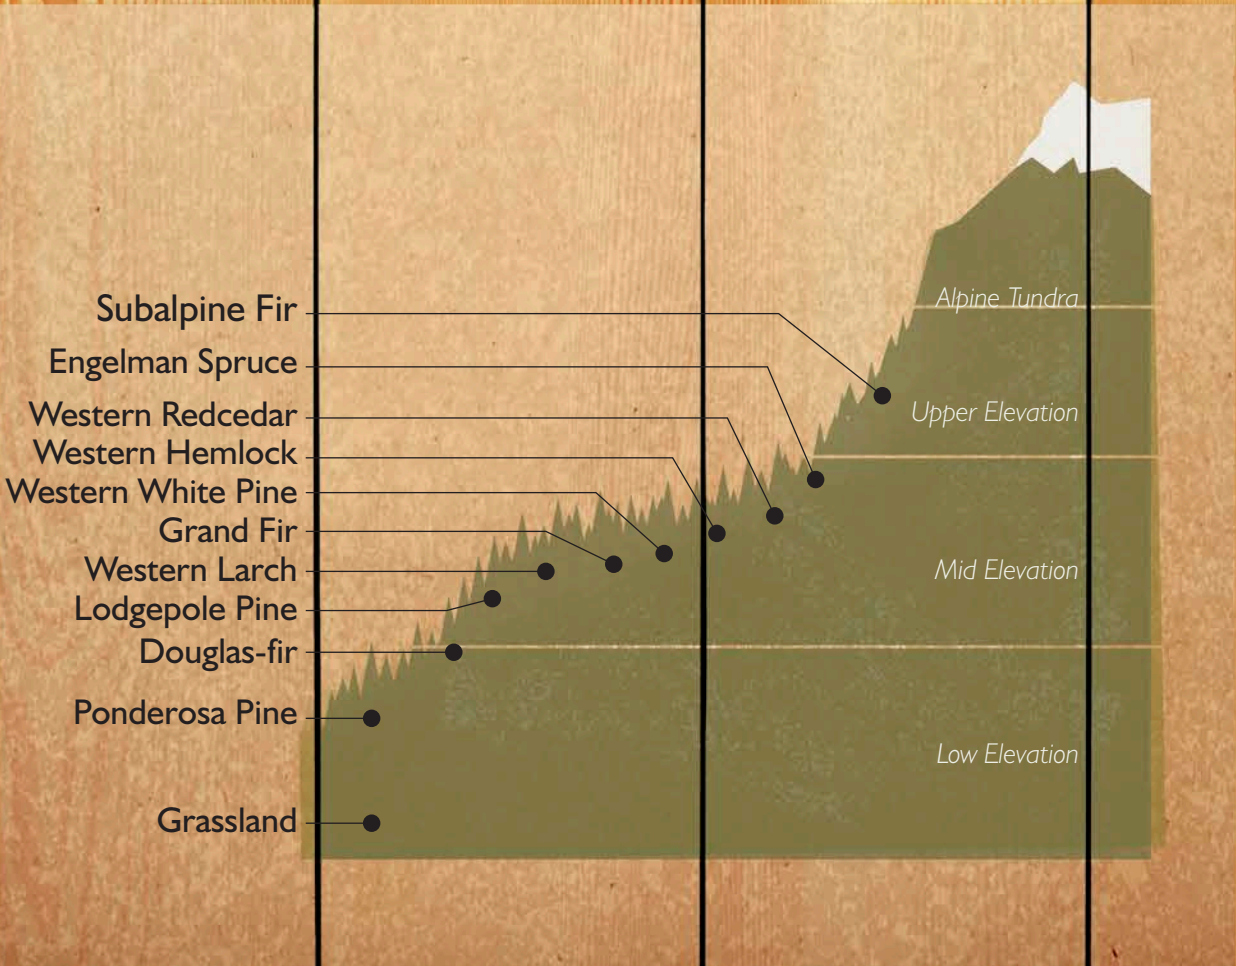

LOOK TO THE FOREST

Project Learning Tree is sponsored by Idaho Department of Education, Idaho Forest Products Commission, U.S. Forest Service, Idaho Department of Lands and Bureau of Land Management
Illustrations courtesy of Will Nelson